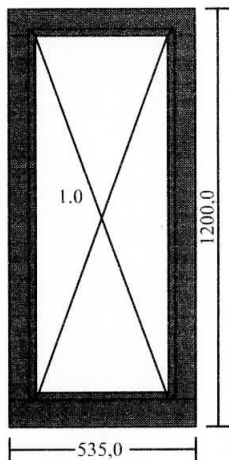

DK88 aluclad window
inside view

Measures: **535 x 1200**

1 Fixed light

Grey gasket for glazing bead

1.0

Colour: RAL 9010 (white)

Alu frame colour: RAL9010, white

Outside groove for cill(without gr.for w.board in)

Field: 1.0

Glas conf.: 3k4Low-E+4+4Low-E-18Ar/20Ar, grey SWS-U

Frame depth with aluclad: 104,5 mm

Overall thermal transmittance of unit: $U_w = 0,85 \text{ W/m}^2\text{K}$

Approx weight (kg): 30,41