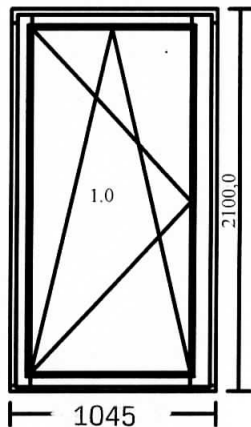

DK88 window
inside view

Measures: 1135 x 2100

- 1 Tilt and turn sash
Grey gasket for glazing bead
1.0

DK INWARD OPENING TILT AND TURN TERRACE DOOR

HANDLE AND LOCK INSIDE/OUTSIDE

Colour: Paint, tinting specified!

Aluminium water drip, silver anodize

Frame with threshold

(1.0) Handl height fix(from the bottom of the sash)

(1.0) Wilka 70/40 cylinder inside/outside

Field: 1.0

Glass unit: 3k4tghPlthUN+4tgh+4tghPlthUN-18Ar/20Ar, grey SWS-U

Frame depth: 88 mm

Overall thermal transmittance of unit: $U_w = 0,76 \text{ W/m}^2\text{K}$

Approx weight (kg): 98,75