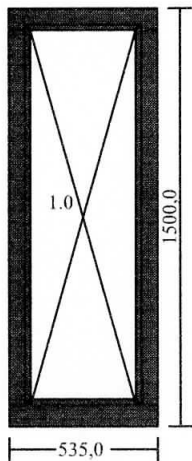

DK88 aluclad window  
inside view

Measures: **535 x 1500**

1 Fixed light

*Grey gasket for glazing bead*

1.0

Colour: RAL 9010 (white)

Alu frame colour: RAL9010, white

Outside groove for cill (without gr. for w. board in)

Field: 1.0

Glas conf.: 3k4tghPlthUN+4tgh+4tghPlthUN-18Ar/20Ar, grey SWS-U

Frame depth with aluclad: 104,5 mm

Overall thermal transmittance of unit:  $U_w = 0,84 \text{ W/m}^2\text{K}$

Approx weight (kg): 37,27