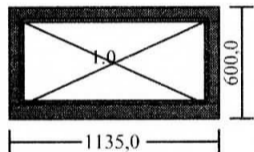

DK88 aluclad window
inside view

Measures: **1135 x 600**

1 Fixed light

Grey gasket for glazing bead

1.0

Colour: RAL 9010 (white)

Alu frame colour: RAL9010, white

Outside groove for cill (without gr. for w. board in)

Field: 1.0

Glas conf.: 3k4Low-E+4+4Low-E-18Ar/20Ar, grey SWS-U

Frame depth with aluclad: 104,5 mm

Overall thermal transmittance of unit: $U_w = 0,84 \text{ W/m}^2\text{K}$

Approx weight (kg): 31,22