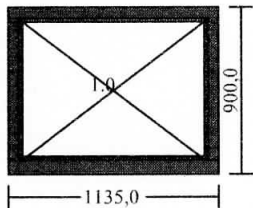

DK88 aluclad window
inside view

Measures: **1135 x 900**

1 Fixed light

Grey gasket for glazing bead

1.0

Colour: RAL 9010 (white)

Alu frame colour: RAL9010, white

Outside groove for cill (without gr. for w. board in)

Field: 1.0

Glas conf.: 3k4Low-E+4+4Low-E-18Ar/20Ar, grey SWS-U

Frame depth with aluclad: 104,5 mm

Overall thermal transmittance of unit: $U_w = 0,77 \text{ W/m}^2\text{K}$

Approx weight (kg): 43,48