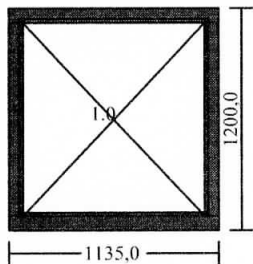

DK88 aluclad window  
inside view

Measures: **1135 x 1200**

1 Fixed light

*Grey gasket for glazing bead*

1.0

Colour: RAL 9010 (white)

Alu frame colour: RAL9010, white

Outside groove for cill (without gr. for w. board in)

Field: 1.0

Glas conf.: 3k4Low-E+4+4Low-E-18Ar/20Ar, grey SWS-U

Frame depth with aluclad: 104,5 mm

Overall thermal transmittance of unit:  $U_w = 0,74 \text{ W/m}^2\text{K}$

Approx weight (kg): 55,74