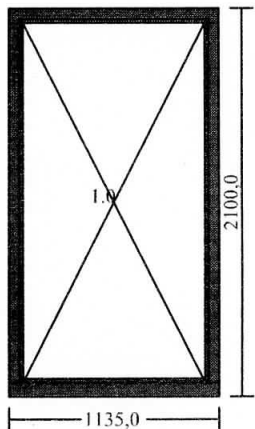

DK88 aluclad window  
inside view

Measures: **1135 x 2100**

1 Fixed light

*Grey gasket for glazing bead*  
1.0

Colour: RAL 9010 (white)

Alu frame colour: RAL9010, white

Outside groove for cill (without gr. for w. board in)

Field: 1.0

Glas conf.: 3k4tghPlthUN+4tgh+4tghPlthUN-18Ar/20Ar, grey SWS-U

Frame depth with aluclad: 104,5 mm

Overall thermal transmittance of unit:  $U_w = 0,70 \text{ W/m}^2\text{K}$

Approx weight (kg): 92,52