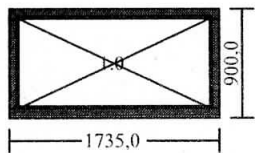

DK88 aluclad window
inside view

Measures: **1735 x 900**

1 Fixed light

Grey gasket for glazing bead

1.0

Colour: RAL 9010 (white)

Alu frame colour: RAL9010, white

Outside groove for cill (without gr. for w. board in)

Field: 1.0

Glas conf.: 3k4Low-E+4+4Low-E-18Ar/20Ar, grey SWS-U

Frame depth with aluclad: 104,5 mm

Overall thermal transmittance of unit: $U_w = 0,74 \text{ W/m}^2\text{K}$

Approx weight (kg): 63,41