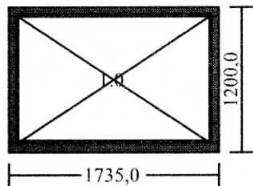

DK88 aluclad window  
inside view

Measures: **1735 x 1200**

1 Fixed light

*Grey gasket for glazing bead*

1.0

Colour: RAL 9010 (white)

Alu frame colour: RAL9010, white

Outside groove for cill (without gr. for w. board in)

Field: 1.0

Glas conf.: 3k4Low-E+4+4Low-E-18Ar/20Ar, grey SWS-U

Frame depth with aluclad: 104,5 mm

Overall thermal transmittance of unit:  $U_w = 0,71 \text{ W/m}^2\text{K}$

Approx weight (kg): 81,07