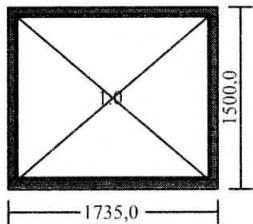

DK88 aluclad window
inside view

Measures: **1735 x 1500**

1 Fixed light

Grey gasket for glazing bead

1.0

Colour: RAL 9010 (white)

Alu frame colour: RAL9010, white

Outside groove for cill(without gr.for w.board in)

Field: 1.0

Glas conf.: 3k4tghPlthUN+4tgh+4tghPlthUN-18Ar/20Ar, grey SWS-U

Frame depth with aluclad: 104,5 mm

Overall thermal transmittance of unit: $U_w = 0,69 \text{ W/m}^2\text{K}$

Approx weight (kg): 98,73